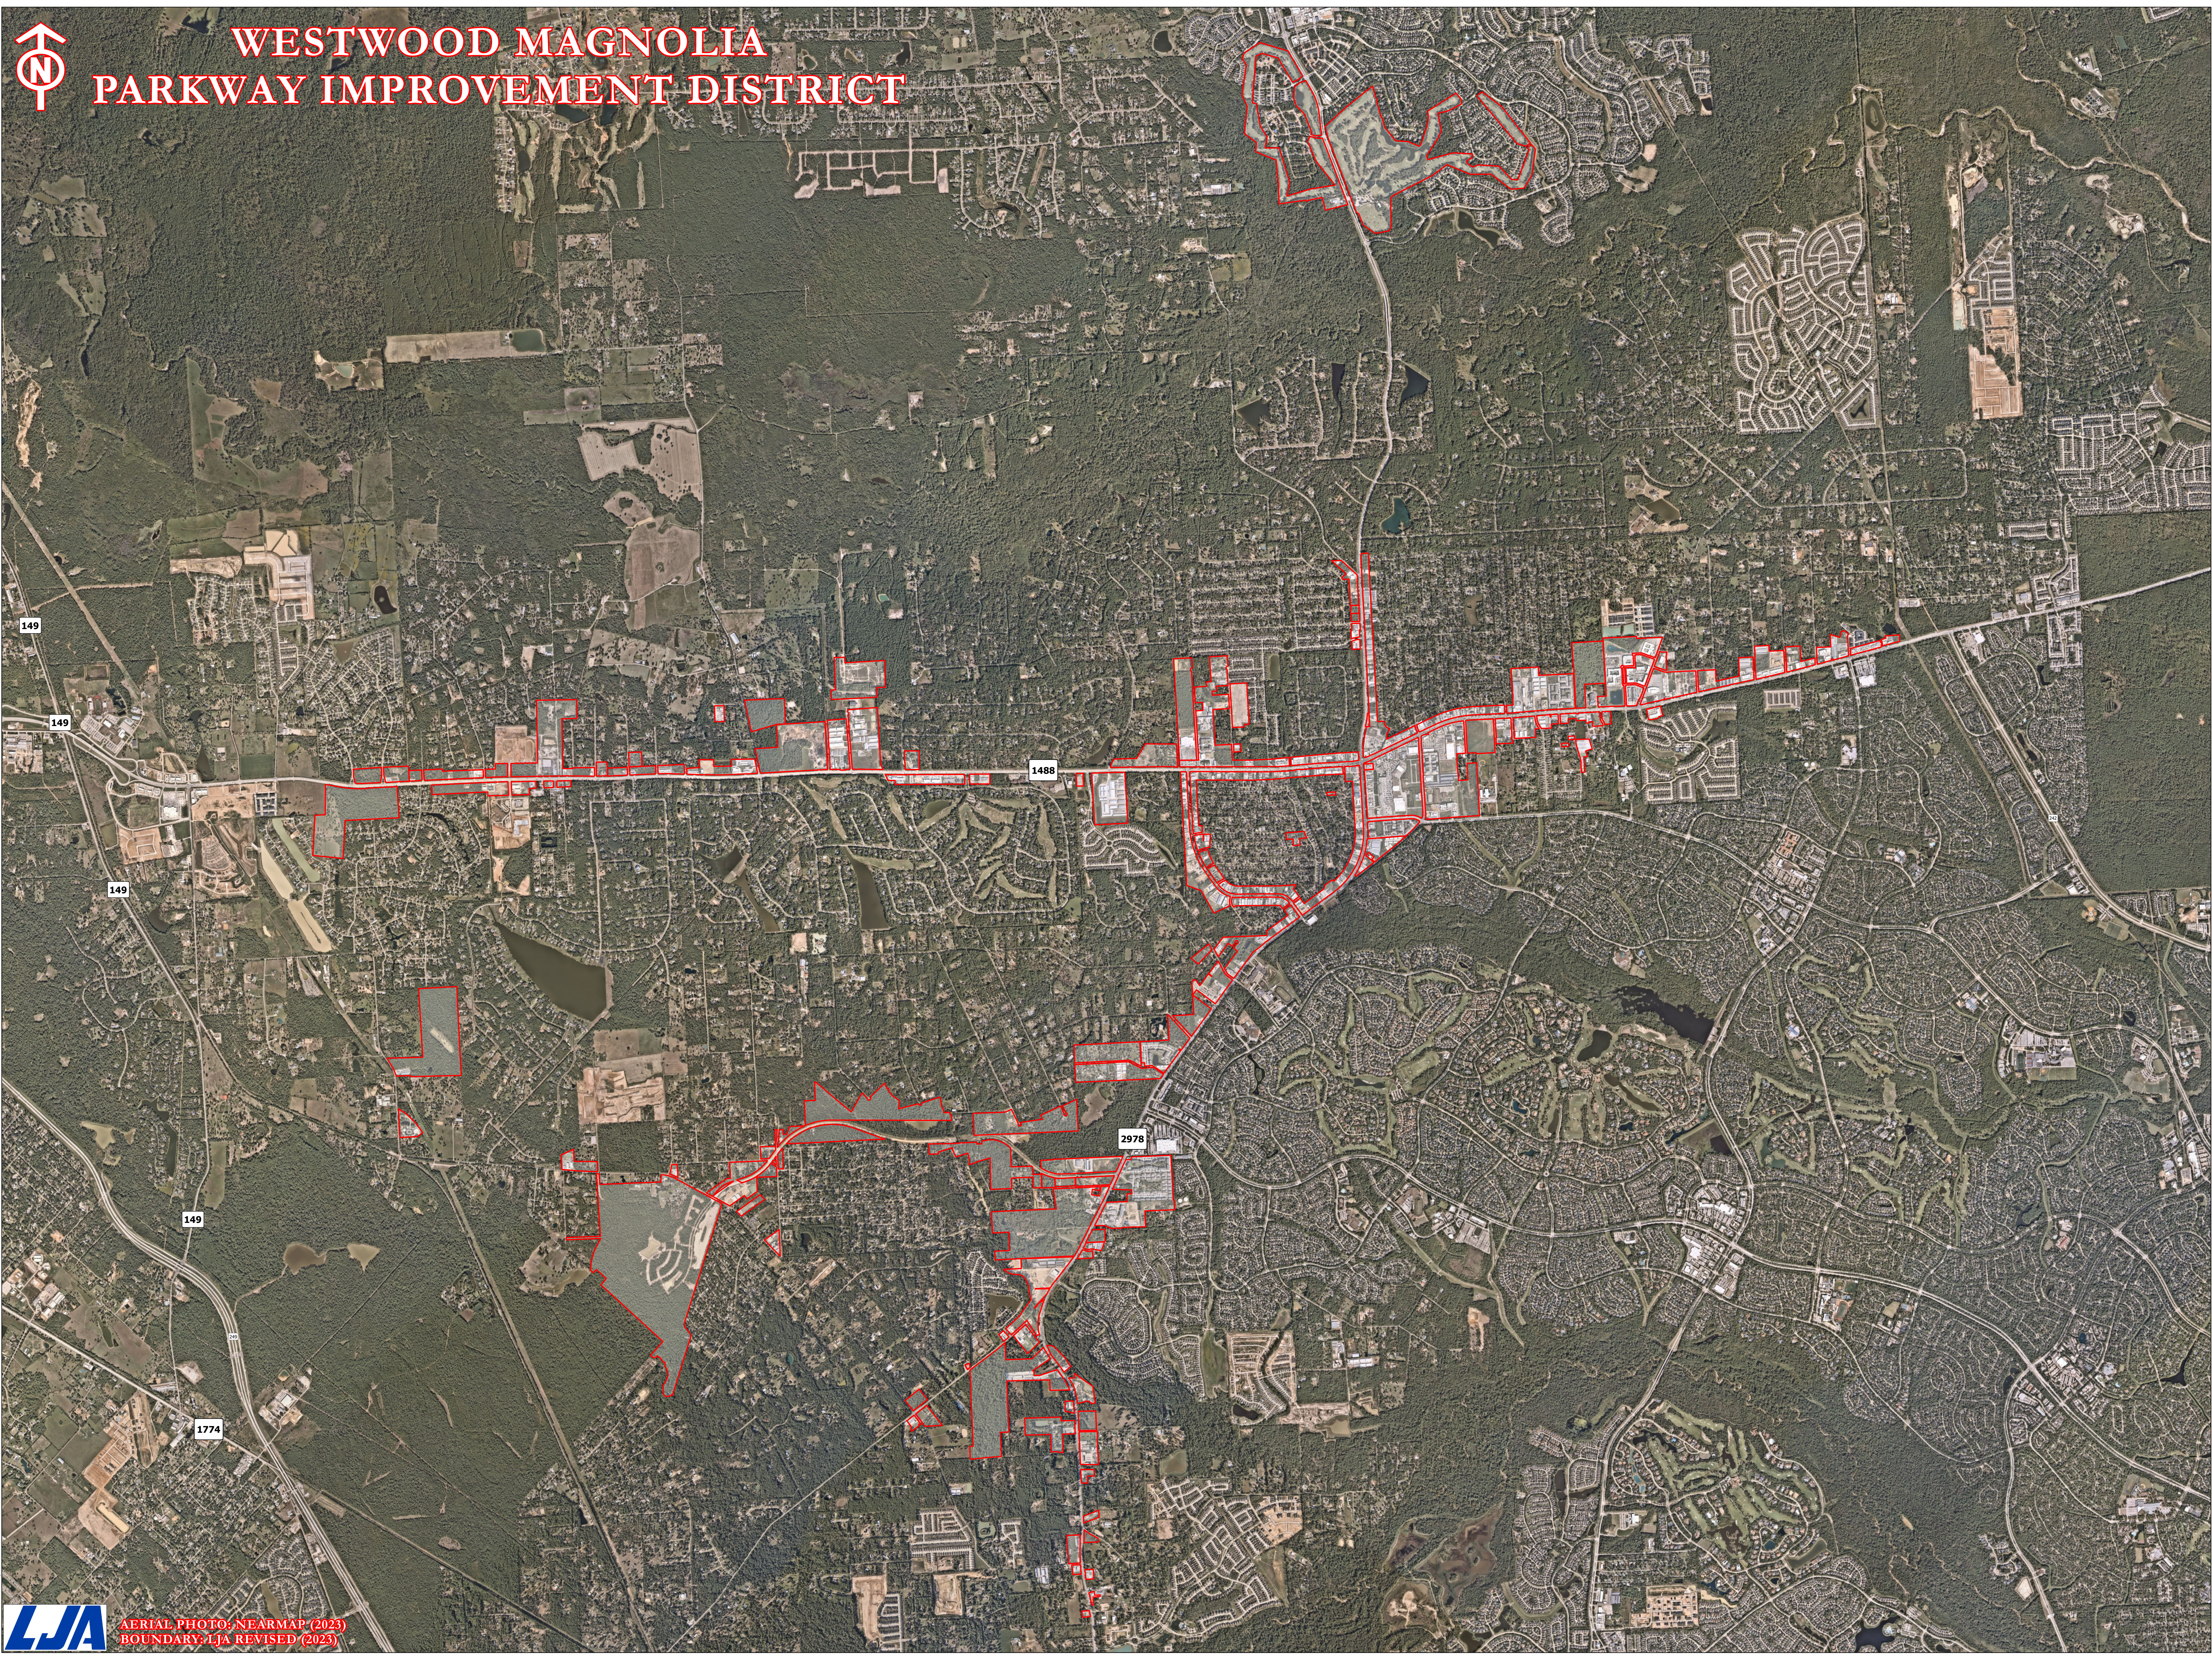

# WESTWOOD MAGNOLIA PARKWAY IMPROVEMENT DISTRICT

149

149

149

149

1774

1488

2978

AERIAL PHOTO: NEARMAP (2023)  
BOUNDARY: LJA REVISED (2023)